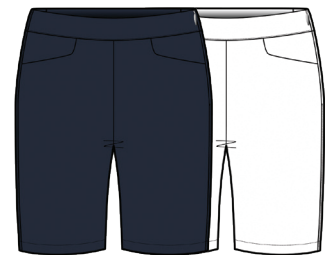

D2S24R302
**16-INCH BALLINA JERSEY
PERFORMANCE SKORT**

D2S24R303
**16-INCH MOHILL VENTILATED
PERFORMANCE SKORT**

D2S23R295
**17-INCH PLAYER JERSEY
PERFORMANCE SKORT**

D2F23H299
**PLAYER FIT STRETCH
PERFORMANCE SHORT**

D2F22P292
**PLAYER FIT STRETCH
PERFORMANCE PANT**

D2S24K419
MOHILL VENTILATED
PERFORMANCE SLEEVELESS POLO

D2S24K423
GLASSON PERFORMANCE
SLEEVELESS POLO

D2S22K271
PLAYER JERSEY
PERFORMANCE SLEEVELESS POLO