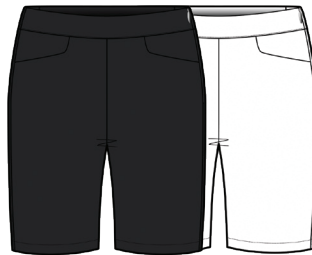

D2F23H299
**PLAYER FIT STRETCH
PERFORMANCE SHORT**