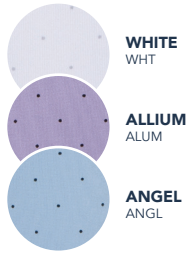

D2S24K417
**BALLINA JERSEY
PERFORMANCE POLO**

47% Coolmax®
48% Polyester
5% Spandex
Athletic fit, Dot print with platinum satin piping details, Covered metallic locking zipper with D-logo zipper pull, Contrast side panels, Tonal raised heatseal D logo at bottom left hem

XS-2XL | DGW5974