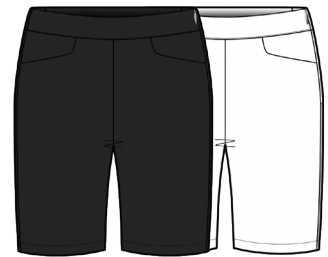

D2S24K418
SEAFORD JERSEY
PERFORMANCE POLO

D2S22K270
PLAYER JERSEY
PERFORMANCE POLO

D2S24K424
TULLY VENTILATED
PERFORMANCE POLO

D2F23K420
PLAYER JERSEY PERFORMANCE
QUARTER-ZIP

D2S24K425
CARNEW VENTILATED
PERFORMANCE QUARTER-ZIP

D2F23K422
**PENROSE FLEECE
PERFORMANCE HOODIE**

D2S23K284
**SKYLAR JERSEY PERFORMANCE
FULL-ZIP JACKET**

D2S24R302
**16-INCH BALLINA JERSEY
PERFORMANCE SKORT**

D2S24R303
**16-INCH MOHILL VENTILATED
PERFORMANCE SKORT**

D2S23R295
**17-INCH PLAYER JERSEY
PERFORMANCE SKORT**

D2F23H299
**PLAYER FIT STRETCH
PERFORMANCE SHORT**

D2F22P292
**PLAYER FIT STRETCH
PERFORMANCE PANT**

D2S24K419
MOHILL VENTILATED
PERFORMANCE SLEEVELESS POLO