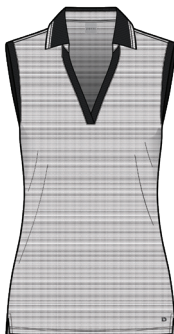

D2S24K423
GLASSON PERFORMANCE
SLEEVELESS POLO

D2S22K271
PLAYER JERSEY
PERFORMANCE SLEEVELESS POLO

D2S24K417
BALLINA JERSEY
PERFORMANCE POLO

D2S24K418
SEAFORD JERSEY
PERFORMANCE POLO

D2S22K270
PLAYER JERSEY
PERFORMANCE POLO

D2S24K424
TULLY VENTILATED
PERFORMANCE POLO

D2F23K420
PLAYER JERSEY PERFORMANCE
QUARTER-ZIP

D2S24K425
CARNEW VENTILATED
PERFORMANCE QUARTER-ZIP

D2F23K422
**PENROSE FLEECE
PERFORMANCE HOODIE**

D2S23K284
**SKYLAR JERSEY PERFORMANCE
FULL-ZIP JACKET**

D2S24R302
**16-INCH BALLINA JERSEY
PERFORMANCE SKORT**

D2S24R303
**16-INCH MOHILL VENTILATED
PERFORMANCE SKORT**

D2S23R295
**17-INCH PLAYER JERSEY
PERFORMANCE SKORT**

D2F23H299
**PLAYER FIT STRETCH
PERFORMANCE SHORT**

D2F22P292
**PLAYER FIT STRETCH
PERFORMANCE PANT**

D2S24K419
MOHILL VENTILATED
PERFORMANCE SLEEVELESS POLO

D2S24K423
GLASSON PERFORMANCE
SLEEVELESS POLO

D2S22K271
PLAYER JERSEY
PERFORMANCE SLEEVELESS POLO